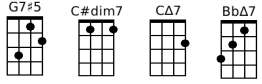

To make you feel my love ---- Little things mean a lot

Chord sheet 21/7/20

BPM = 90 (3m 4s)

Intro:- 1 2 3 4 | **C** /// | **Am** /// | **Dm7** /// | **G7** / **G7#5** nc |

|| **C** /// | **G** /// | **Gm** /// | **F** /// |

| **Fm** /// | **C** /// | **D** / **G** / | **C** / **G7#5** nc |

| **C** /// | **G** /// | **Gm** /// | **F** /// |

| **Fm** /// | **G** /// | **Gm** /// | **C** / **C7** / |

| **F** /// | **C** /// | **E7** /// | **C** /// |